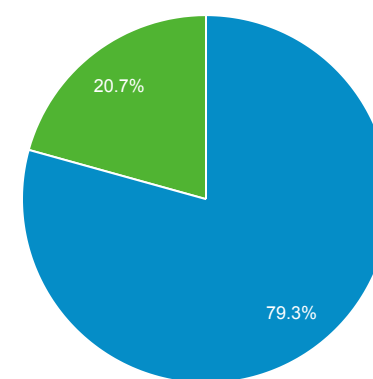

#### Overview

● Users ● Sessions

Users

7,302

New Users

6,863

Sessions

12,312

Number of Sessions per User

1.69

Pageviews

35,648

Pages / Session

2.90

Avg. Session Duration

00:02:06

Bounce Rate

49.31%

■ New Visitor ■ Returning Visitor