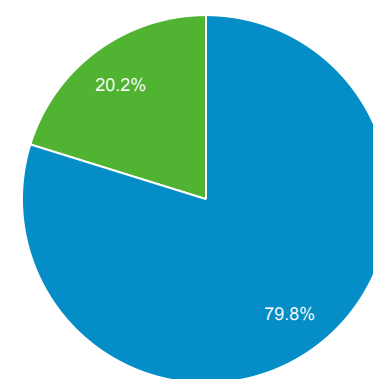

#### Overview

● Users ● Sessions

Users  
9,623

New Users  
9,204

Sessions  
17,103

Number of Sessions per User  
1.78

Pageviews  
50,711

Pages / Session  
2.97

Avg. Session Duration  
00:02:03

Bounce Rate  
48.69%

■ New Visitor ■ Returning Visitor