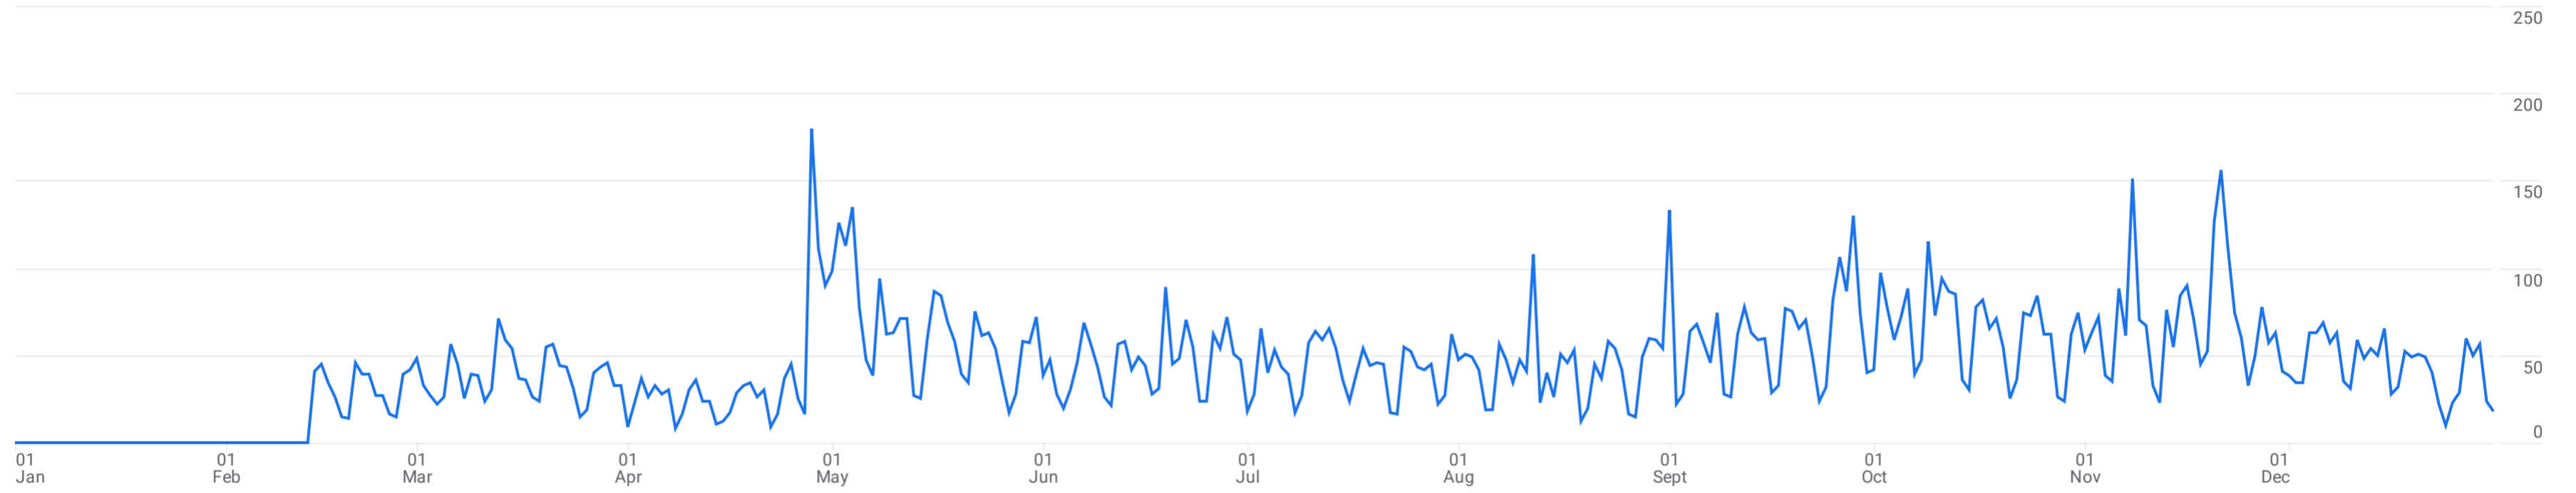

All Users Language exactly matche... Language exactly matche...

Custom 1 Jan - 31 Dec 2023

Audiences: Audience name

Add filter +

Users over time

Search... Rows per page: 10 1-1 of 1

Audience name	Users	New users	Sessions	Sessions per user	Views	Views per session	Views per user	Average session duration	Bounce rate
1 All Users	10,847 <small>100% of total</small>	10,868 <small>100% of total</small>	19,917 <small>100% of total</small>	1.84 <small>Avg 0%</small>	54,066 <small>100% of total</small>	2.71 <small>Avg 0%</small>	4.98 <small>Avg 0%</small>	3m 10s <small>Avg 0%</small>	38.2% <small>Avg 0%</small>