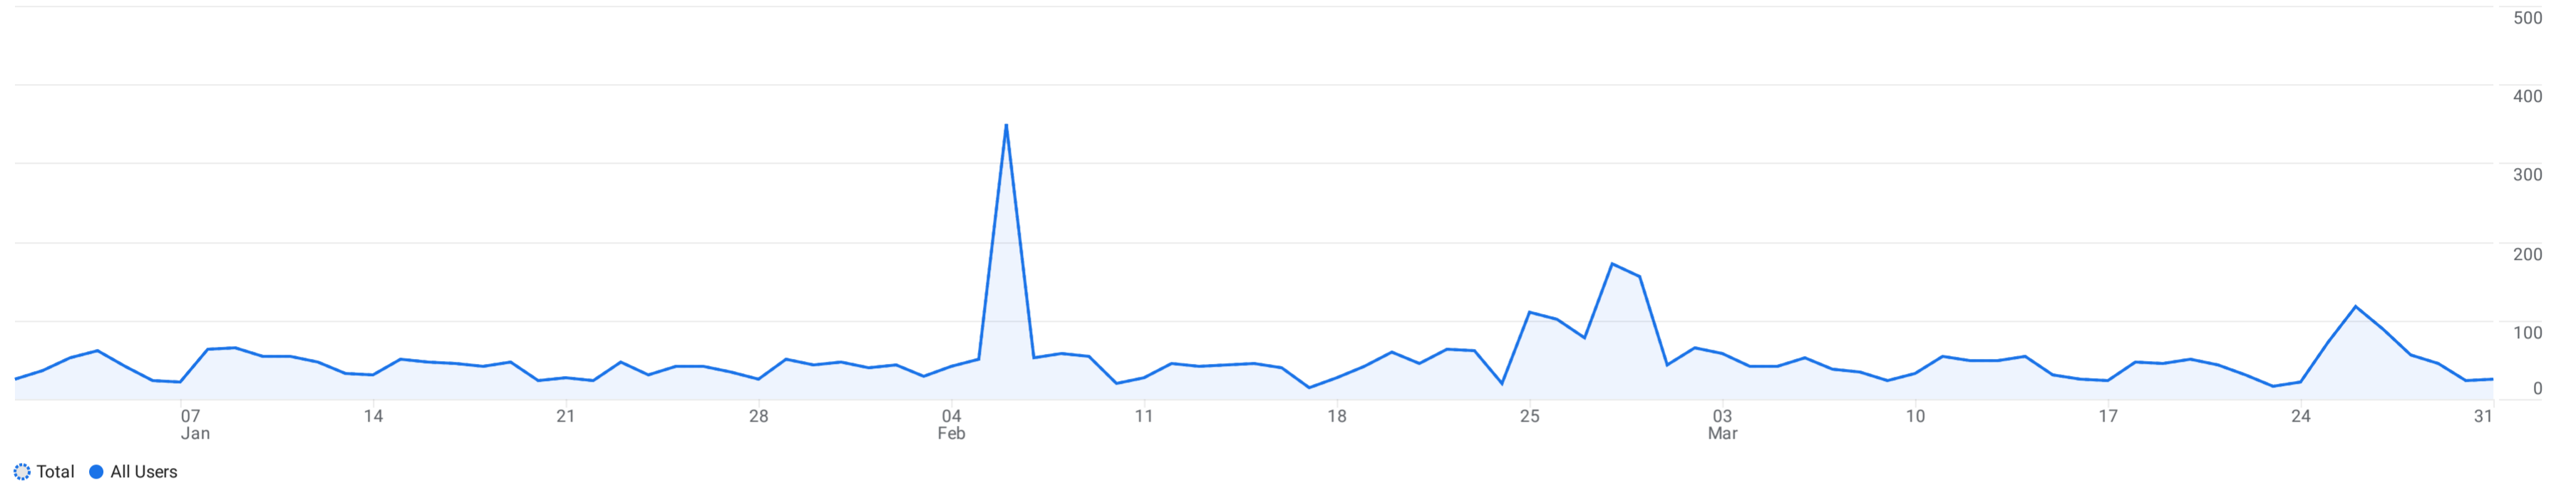

All Users All Users Language exactly matche... Language exactly matche...

Custom 1 Jan - 31 Mar 2024

Audience: 1_jan_2024-31_mar_2024

Add filter +

New users over time

Plot rows		Search...									Rows per page: 10	1-1 of 1
<input type="checkbox"/>	Audience name	↓ New users	Sessions	Sessions per active user	Views	Views per session	Views per active user	Average session duration	Bounce rate	Total users		
<input checked="" type="checkbox"/>	Total	4,614 100% of total	8,345 100% of total	1.70 Avg 0%	29,976 100% of total	3.59 Avg 0%	6.10 Avg 0%	2m 57s Avg 0%	43.58% Avg 0%	4,940 100% of total		
<input checked="" type="checkbox"/>	1 All Users	4,614	8,345	1.70	29,976	3.59	6.10	2m 57s	43.58%	4,940		