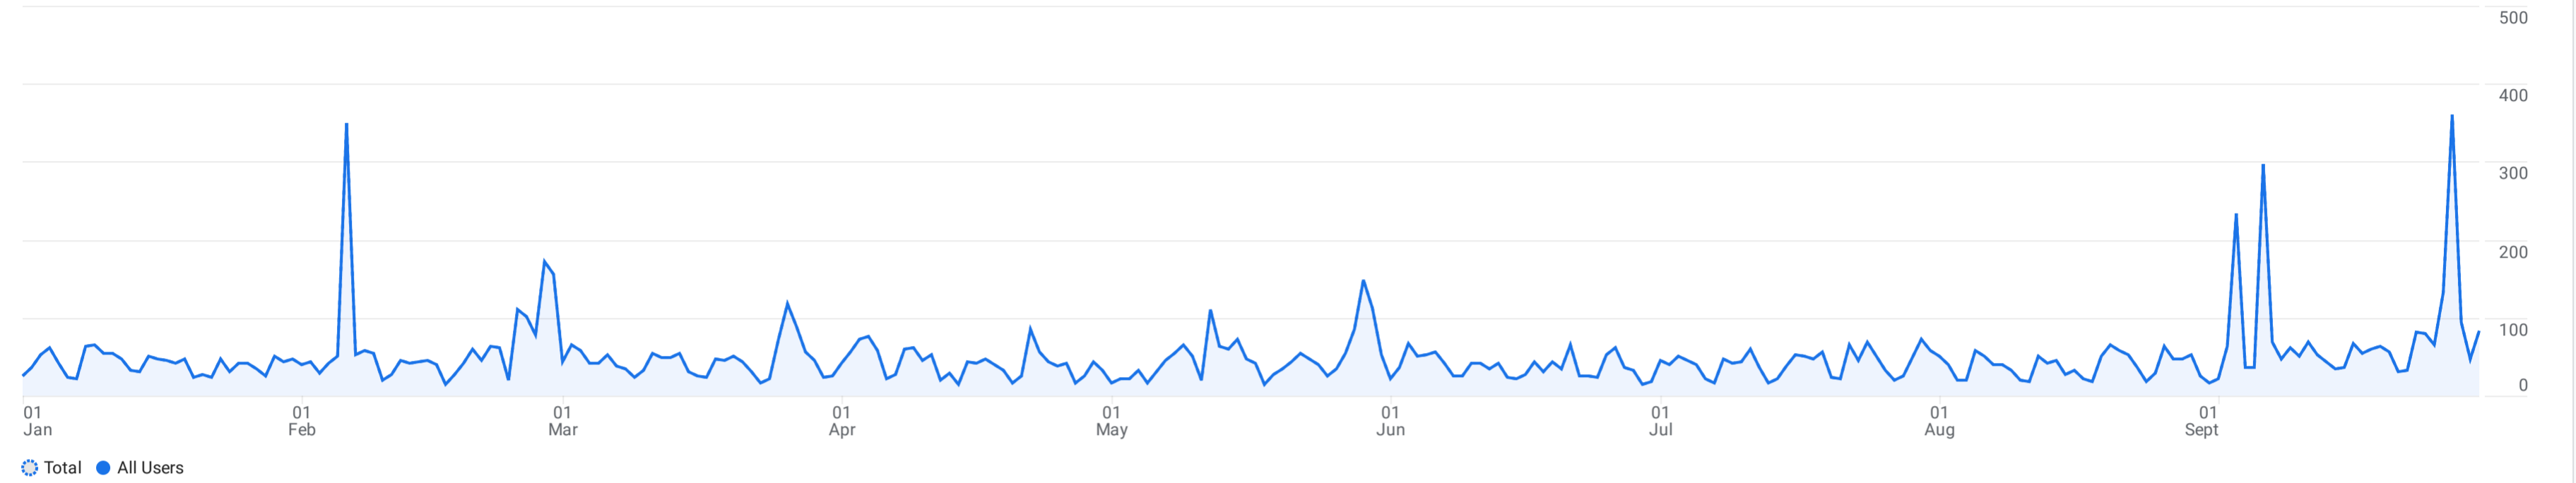

All Users All Users Language exactly matche... Language exactly matche...

Custom 1 Jan - 30 Sept 2024

Audience: 1_jan_2024-30_sept_2024

Add filter +

New users over time

Audience name		New users	Sessions	Sessions per active user	Views	Views per session	Views per active user	Average session duration	Bounce rate	Total users
<input checked="" type="checkbox"/>	Total	13,494 100% of total	24,796 100% of total	1.78 Avg 0%	70,648 100% of total	2.85 Avg 0%	5.08 Avg 0%	2m 48s Avg 0%	44.19% Avg 0%	13,920 100% of total
<input checked="" type="checkbox"/>	1 All Users	13,494	24,796	1.78	70,648	2.85	5.08	2m 48s	44.19%	13,920